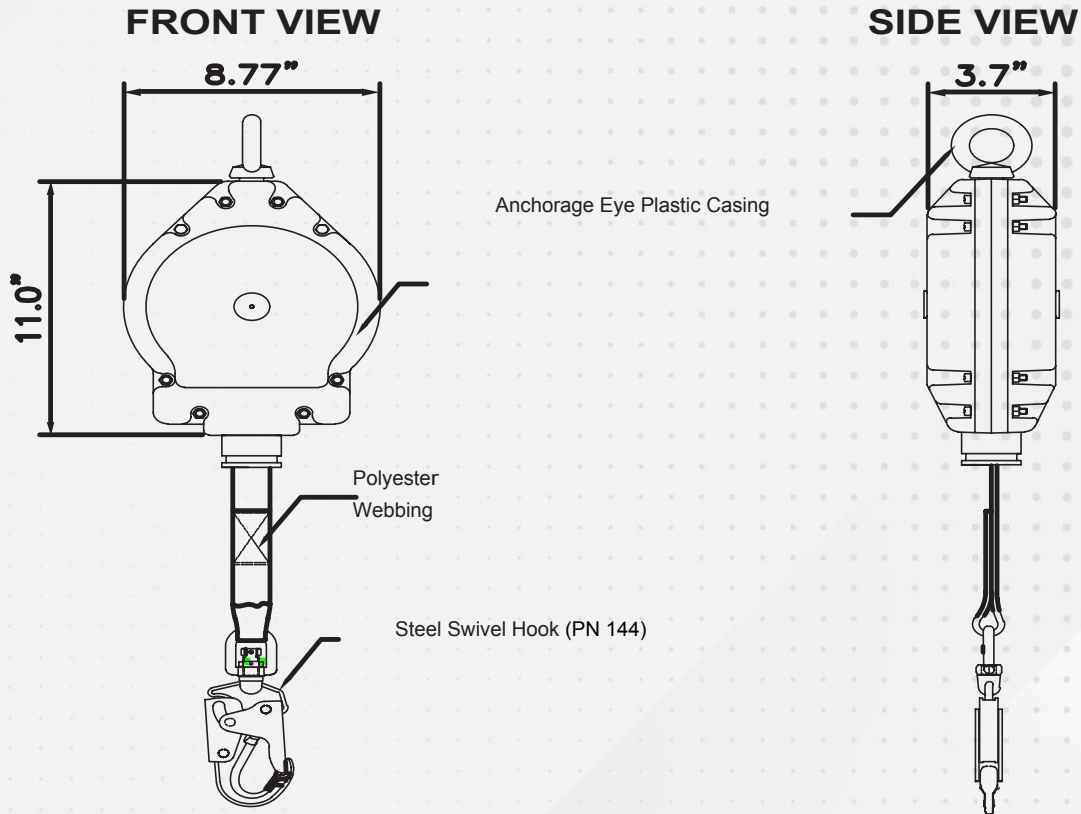

30' WEBBED SELF-RETRACTING LIFELINE

Part Number: PCWB30FT-SK

Our **Walkabout Robust™** line of self-retractable lifelines offers practical and affordable solutions for any industrial or construction needs.

Conforms to ANSI Z359.14-2014 CLASS B

SPECIFICATIONS

Design	<ul style="list-style-type: none">▶ Robust and durable plastic casing▶ Has anchorage eye at anchorage end▶ Steel-swivel hook at retractable end (our ref. PN144 as per ANSI Z359.12-2009 gate strength 3,600 lbs.)▶ Polyester webbing
Length	▶ 30 ft. (Maximum)
Webbing	<ul style="list-style-type: none">▶ Material: polyester webbing 1 in.▶ Breaking strength: 4,500 lbs. (Minimum)
Weight	▶ 12.80 lbs. ± 0.11 lbs.
Applicable Standards	▶ Meets or exceeds ANSI Z359.14-2014 CLASS B