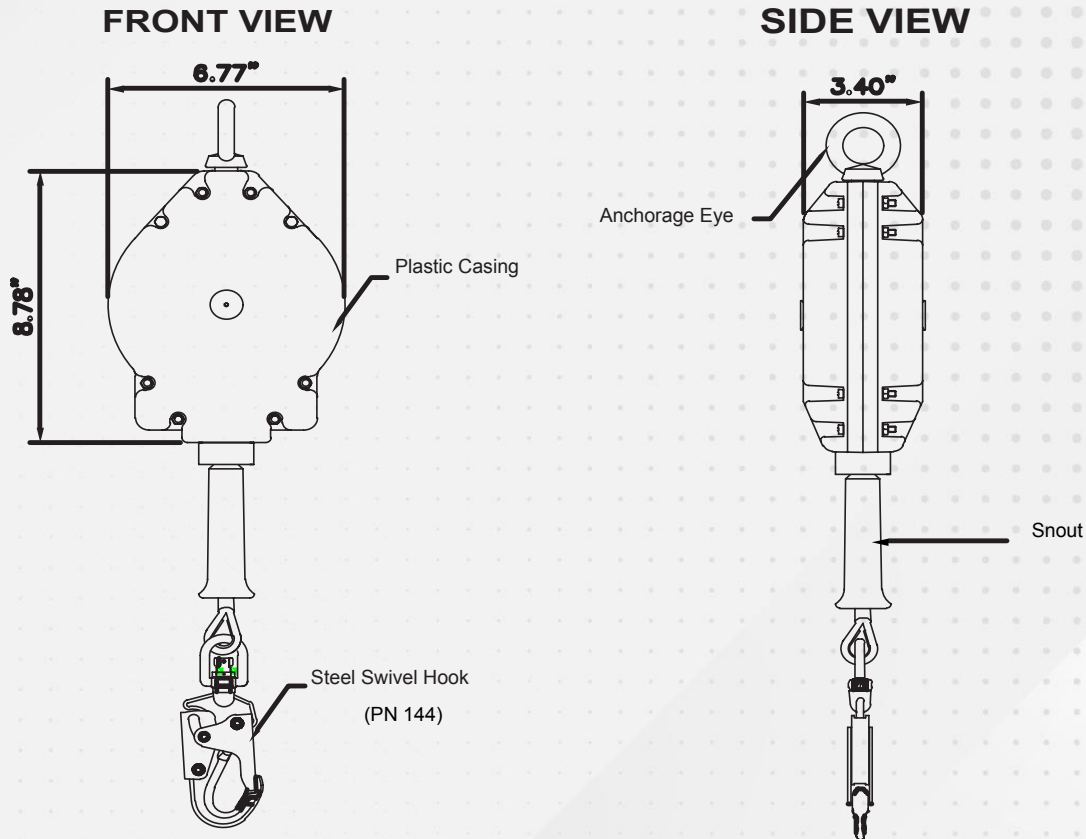

30' CABLE WIRE SELF-RETRACTING LIFELINE

Part Number: PCGS30FT-SK

Our **Walkabout Robust™** line of self-retractable lifelines offers practical and affordable solutions for any industrial or construction needs.

Conforms to ANSI Z359.14-2014 CLASS B

SPECIFICATIONS

Design	<ul style="list-style-type: none">▶ Robust and durable plastic casing▶ Has anchorage eye at anchorage end▶ Steel-swivel hook at retractable end (our ref. PN144 as per ANSI Z359.12-2009 gate strength 3,600 lbs.)▶ Galvanized steel wire rope
Length	▶ 30 ft. (Maximum)
Cable	<ul style="list-style-type: none">▶ Material: galvanized steel wire rope 7/32 in.▶ Breaking strength: 3,400 lbs. (Minimum)
Weight	▶ 11.25 lbs. ± 0.11 lbs.
Applicable Standards	▶ Meets or exceeds ANSI Z359.14-2014 CLASS B