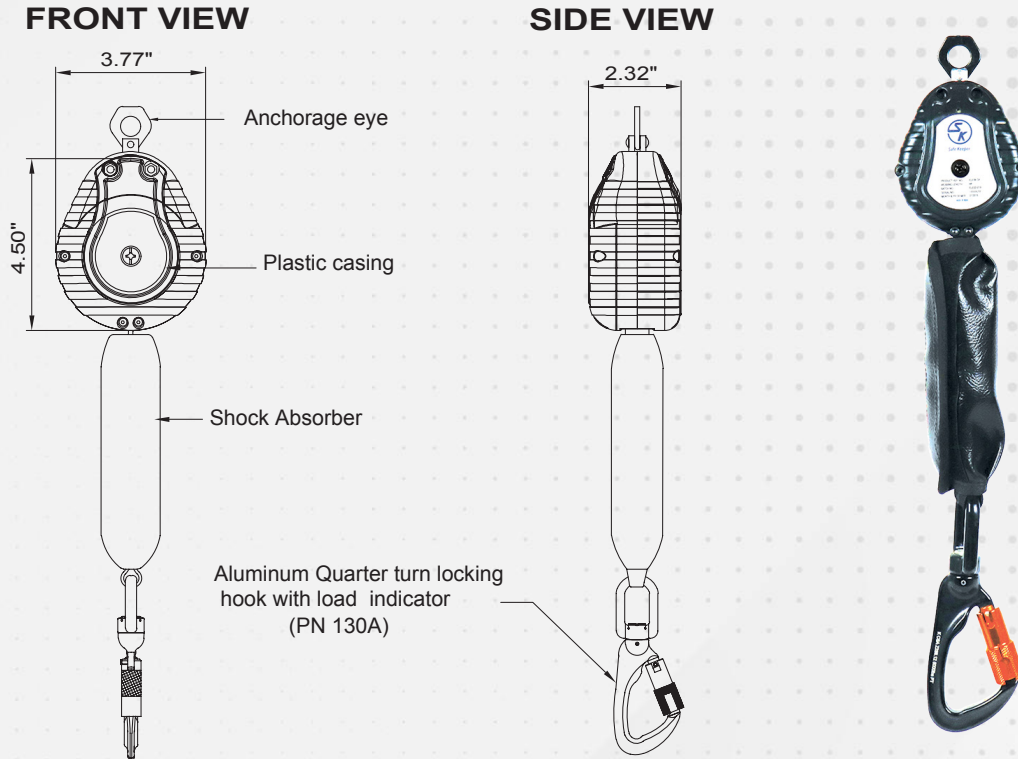

6' WEBBED SELF-RETRACTING LIFELINE

Part Number: ELE06-SK

Our **Joey Lightweight™** line of self-retractable lifelines are ideal for rugged individual applications. They are compact, lightweight, and are the worker's choice for either single or twin retractables.

Tested as per ANSI Z359.14-2014 CLASS A

SPECIFICATIONS

Design	<ul style="list-style-type: none">▶ Lightest available SRL in its range/class▶ Robust and durable plastic casing▶ Technora webbing with energy absorber▶ Aluminum quarter-turn locking hook with load indicator at attachment end (our ref. PN130A per ANSI Z359.12:2009 gate strength 3,600 lbs.)▶ Quarter-turn locking steel carabiner (P169-SK) included
Length	▶ 6 ft. (Maximum)
Webbing	<ul style="list-style-type: none">▶ Material: Technora webbing 13/16"▶ Minimum breaking strength: 4,500 lbs.
Weight	▶ 1.66 lbs. ± 0.02 lbs
Applicable Standards	▶ Meets or exceeds ANSI Z359.14-2014 CLASS A